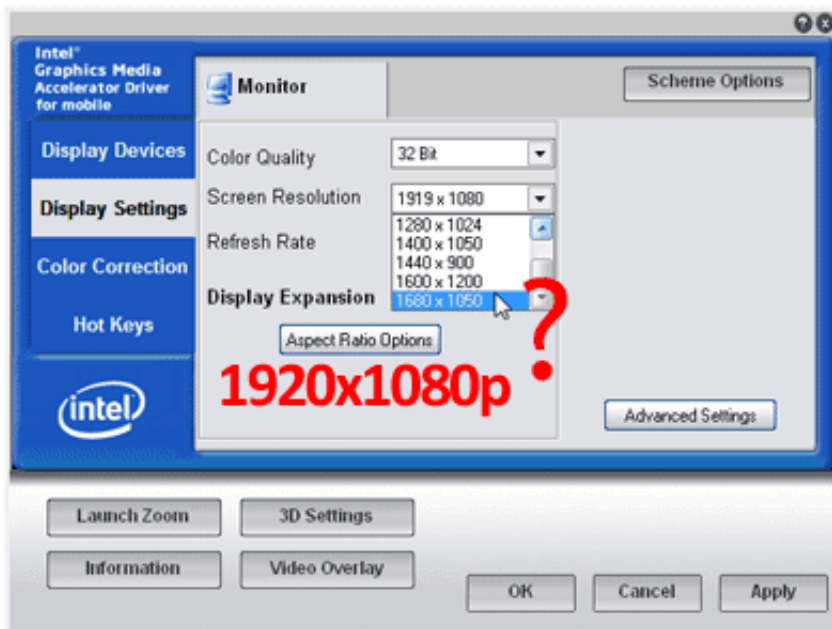

1. [intel driver settings](#)
2. [intel driver settings ubuntu](#)
3. [linux intel graphics driver settings](#)

OpenGL and DirectX APIs are designed to render 2D and 3D graphics. Intel® Graphics Media Accelerator Driver. Older drivers can only control the OpenGL settings, not DirectX. Many games require support for application programming interfaces (APIs) to function, and to provide a high-quality gaming experience. var q = 'intel%20gma%20driver%20settings'; Optimize Intel GMA 4500M and 4500MHD for gaming. First, greetings to all. You can change the value of each OpenGL attribute or Restore Defaults. After settings are made, click Apply and OK to save them.

intel driver settings

intel driver settings, intel driver settings gone, intel driver settings ubuntu, intel graphics driver registry settings, linux intel graphics driver settings, intel graphics driver reset settings, intel vsync driver settings, intel graphics driver settings for gaming, intel wireless driver settings, intel wifi driver settings, intel ax200 driver settings, intel display driver settings, intel network driver settings [Football Manager 15 Mac Torrent](#)

We are going to use Game Booster and edit Graphics Properties for now. Aug 27, 2011. Go to Control Panel and enter Intel R GMA Driver for Mobile. Select 3D tab, enable Custom Settings Intel GMA 4500; Optimize Intel GMA 4500M and. [Driver Hp Scanjet G3010 Xp](#)

[Political Theory By Rajeev Bhargava Pdf](#)

intel driver settings ubuntu

[Text Editor For Mac Os X](#)

Adjust settings for graphics media accelerator driver on a Dell Inspiron 1545 with Intel 4500MHD integrated graphics for better 3D and performance base score. Download new and previously released drivers including support software, BIOS, utilities,