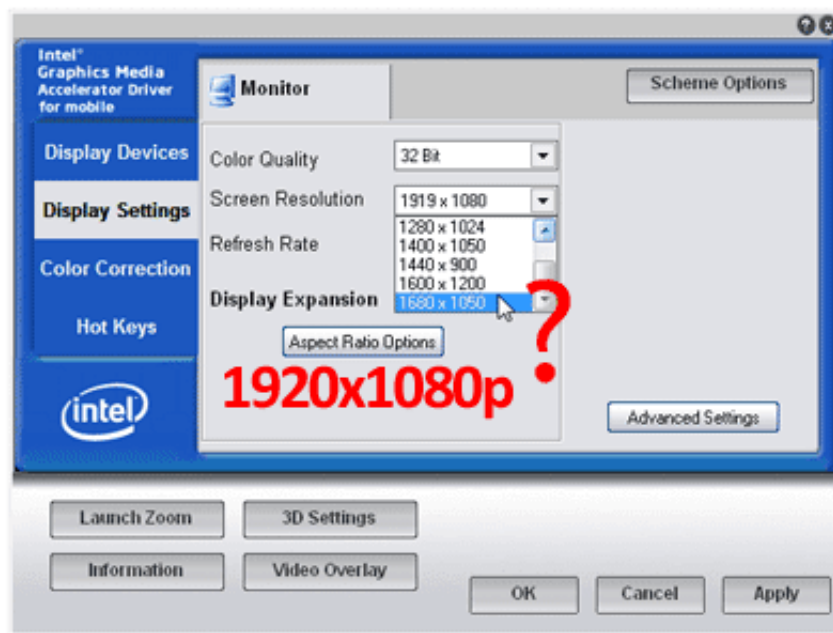

Free Download

[Intel Gma Driver Settings](#)

[Intel Gma Driver Settings](#)

Free Download

Because of that all that's left is to optimize instead of upgrade. So there are a couple of options to maximize optimization: use GameBooster, edit Graphics Properties, edit configuration files in games and use modded drivers.